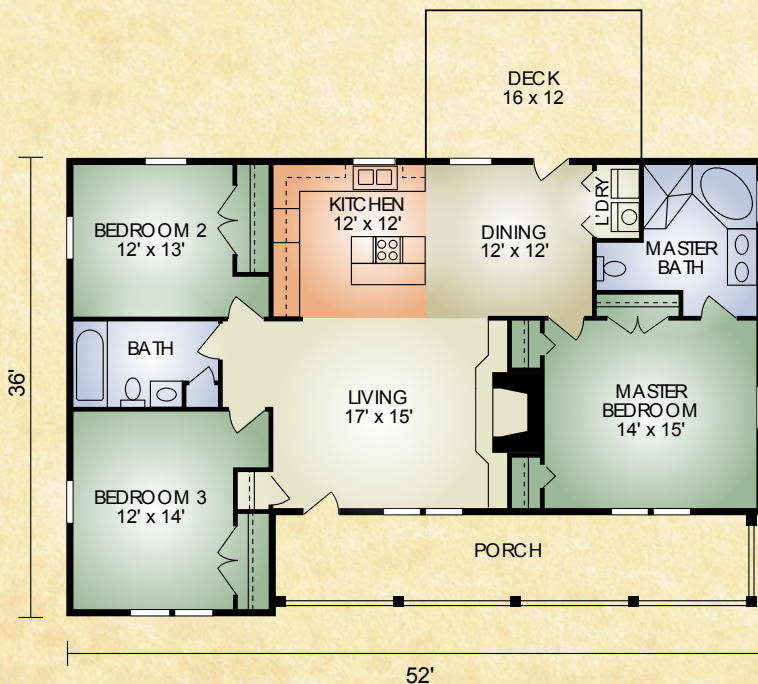

# Blue Ridge

1,584 sq. ft.  
3 BR / 2 BA

If you're looking for a traditional 3-bedroom ranch, the popular Blue Ridge may be the one for you. Outside, it features a spacious front porch with attractive hand-peeled railing and double picture windows. Inside, your guests will be greeted by the open-concept great room with a large stone fireplace and cathedral ceiling with large timbers. The master bedroom has its own master bath with room for a hot tub, while the two other bedrooms share a second bath. The kitchen has an island while the dining area has a laundry closet and access to the outside deck. No wasted space here! A beautiful ranch home for those that need 3 bedrooms in a practical, step-saving floor plan.

*A full set of blueprints of this plan is available. Photo and floor plans may differ slightly from actual blueprints.*