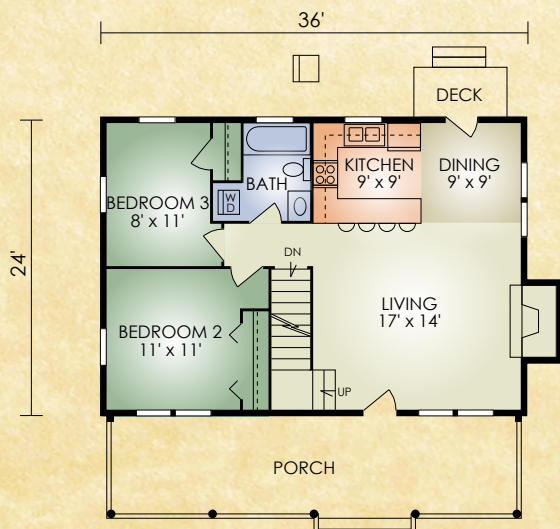

Fairview

1,164 sq. ft.
3 BR / 2 BA

SECOND FLOOR

FIRST FLOOR

We've packed a lot of features into a smaller package with the popular Fairview. Perfect for that vacation retreat or if you're downsizing, this also comes with an affordable price tag. Downstairs, it features the ever-popular open-concept great room with comfortable and attractive stone fireplace and awe-inspiring cathedral ceiling with exposed Douglas Fir timbers. Upstairs, you have the privacy of the master bedroom with its own private bath. The Fairview blends the built-in beauty of a log home with the functionality of a 3 bedroom home in a smaller footprint.

A full set of blueprints of this plan is available. Photo and floor plans may differ slightly from actual blueprints.

HOCHSTETLER
LOG HOMES DONE RIGHT

552 St. Rt. 95, Loudonville, Ohio
800.368.1015