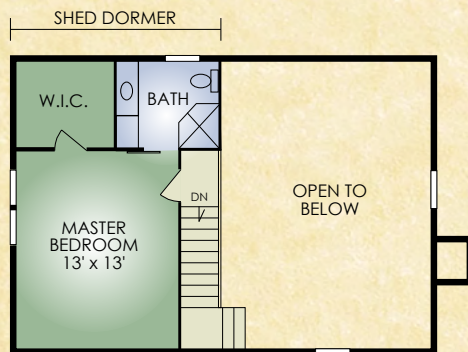

Fairview

1,164 sq. ft.
3 BR / 2 BA

SECOND FLOOR

FIRST FLOOR

We've packed a lot of features into a smaller package with the popular Fairview. Perfect for that vacation retreat or if you're downsizing, this also comes with an affordable price tag. Downstairs, it features the ever-popular open-concept great room with comfortable and attractive stone fireplace and awe-inspiring cathedral ceiling with exposed Douglas Fir timbers. Upstairs, you have the privacy of the master bedroom with its own private bath. The Fairview blends the built-in beauty of a log home with the functionality of a 3 bedroom home in a smaller footprint.

A full set of blueprints of this plan is available. Photo and floor plans may differ slightly from actual blueprints.

HOCHSTETLER
LOG HOMES DONE RIGHT

552 St. Rt. 95, Loudonville, Ohio
800.368.1015