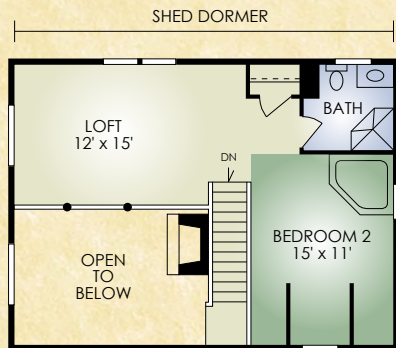

# Fontana

1,403 sq. ft.  
2 BR / 2 BA

SECOND FLOOR

FIRST FLOOR

The perfect little cottage for that secluded spot in the woods or on the lake with the wrap-around deck on the side and back and the gabled porch on the front. Inside, this cozy 2-bedroom home features the always popular open concept great room with fireplace and exposed timber ceiling and sliding doors leading out of the dining area to the deck. Upstairs, the full-length shed dormer provides space for a bath and loft, plus a second bedroom with room for a soaking tub! You'll love the quaint look of this home inside and out.

*A full set of blueprints of this plan is available. Photo and floor plans may differ slightly from actual blueprints.*

**HOCHSTETLER**  
LOG HOMES DONE RIGHT

552 St. Rt. 95, Loudonville, Ohio  
800.368.1015