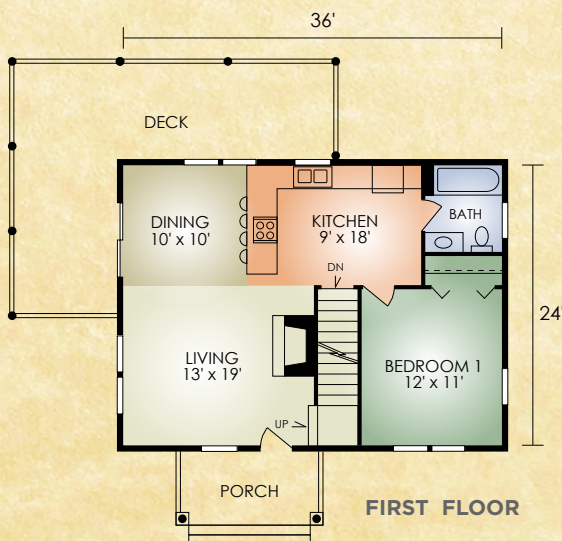

# Fontana

1,403 sq. ft.  
2 BR / 2 BA

SECOND FLOOR

FIRST FLOOR

The perfect little cottage for that secluded spot in the woods or on the lake with the wrap-around deck on the side and back and the gabled porch on the front. Inside, this cozy 2-bedroom home features the always popular open concept great room with fireplace and exposed timber ceiling and sliding doors leading out of the dining area to the deck. Upstairs, the full-length shed dormer provides space for a bath and loft, plus a second bedroom with room for a soaking tub! You'll love the quaint look of this home inside and out.

*A full set of blueprints of this plan is available. Photo and floor plans may differ slightly from actual blueprints.*

**HOCHSTETLER**  
LOG HOMES DONE RIGHT

552 St. Rt. 95, Loudonville, Ohio  
800.368.1015