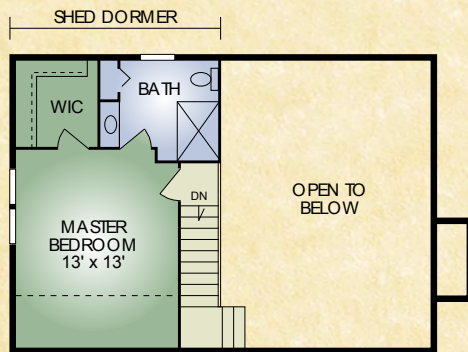

Greenbriar

1,180 sq. ft.
3 BR / 2 BA

SECOND FLOOR

FIRST FLOOR

Welcome to the charming, 3-bedroom Greenbriar which looks much larger than it appears from the outside due to the open-concept great room with fully-timbered roof system and large stone fireplace. It features the spacious master bedroom with private master bath on the second floor - a quiet, relaxing respite from the downstairs. The first floor includes two additional bedrooms and bath. The full-length covered front porch offers a comfortable place to relax and enjoy the outdoors along with your guests. The popular Greenbriar offers a lot in a small package and is affordably priced.

A full set of blueprints of this plan is available. Photo and floor plans may differ slightly from actual blueprints.

HOCHSTETLER
LOG HOMES DONE RIGHT

552 St. Rt. 95, Loudonville, Ohio
800.368.1015