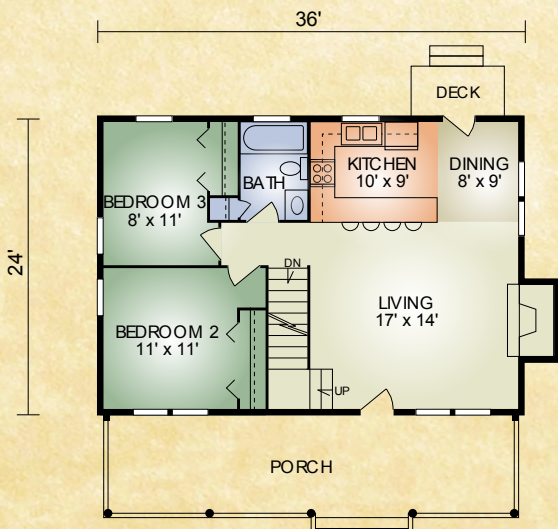

Greenbriar

1,180 sq. ft.
3 BR / 2 BA

SECOND FLOOR

FIRST FLOOR

Welcome to the charming, 3-bedroom Greenbriar which looks much larger than it appears from the outside due to the open-concept great room with fully-timbered roof system and large stone fireplace. It features the spacious master bedroom with private master bath on the second floor - a quiet, relaxing respite from the downstairs. The first floor includes two additional bedrooms and bath. The full-length covered front porch offers a comfortable place to relax and enjoy the outdoors along with your guests. The popular Greenbriar offers a lot in a small package and is affordably priced.

A full set of blueprints of this plan is available. Photo and floor plans may differ slightly from actual blueprints.

HOCHSTETLER
LOG HOMES DONE RIGHT

552 St. Rt. 95, Loudonville, Ohio
800.368.1015