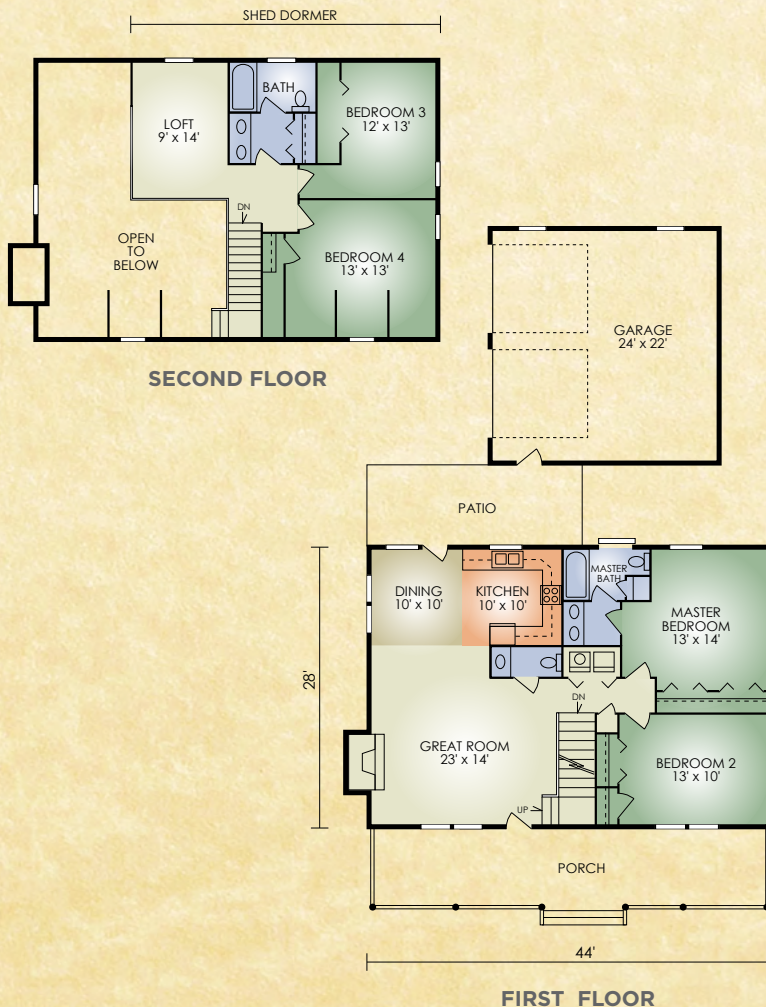

# Laurelwood

1,850 sq. ft.  
4 BR / 2-1/2 BA

If you're looking for a 4-bedroom log home in the 1,800 sq.ft. range, look no further than the beautiful Laurelwood. The practical, efficient design provides a lot of living space for the money while still incorporating sizable bedrooms. The first floor includes the master bedroom with a large wall-length closet and bath with separate dressing area plus a second adjoining bedroom, perfect for a nursery. The second floor has two additional bedrooms with separate lavatory and bath. In addition, the open loft provides a nice view of the dining area and great room downstairs.

*A full set of blueprints of this plan is available. Photo and floor plans may differ slightly from actual blueprints.*

**HOCHSTETLER**  
LOG HOMES DONE RIGHT

552 St. Rt. 95, Loudonville, Ohio  
800.368.1015