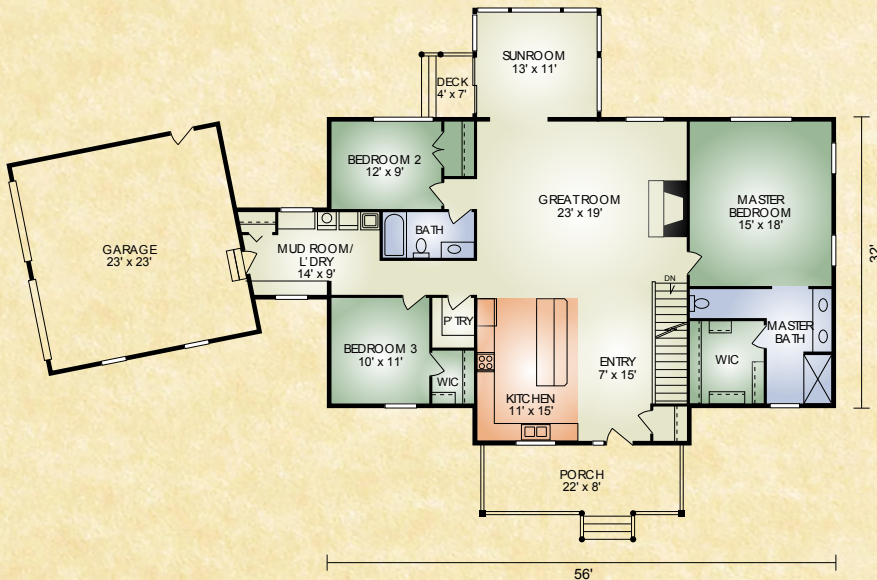

Medina

2,153 sq. ft.
3 BR / 2 BA

Age in-place will describe the Medina and you won't be sacrificing anything to get this feature. With 3 bedrooms and 2 baths it gives you plenty of room for overnight guests. The Master Bedroom has its own bath with a large walk-in closet. The great-room and kitchen have plenty of space for family and friends to gather and the sunroom leading off of the great-room is the perfect place to relax. The laundry is conveniently located in the mudroom leading to the 2-car garage.

A full set of blueprints of this plan is available. Photo and floor plans may differ slightly from actual blueprints.

HOCHSTETLER

LOG HOMES DONE RIGHT

552 St. Rt. 95, Loudonville, Ohio
Call 800.368.1015