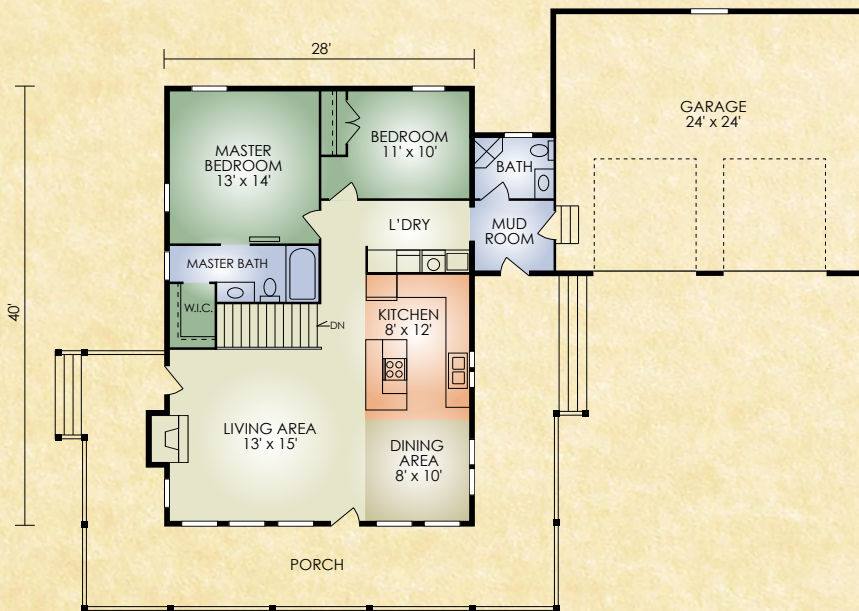

# Yellowstone

1,240 sq. ft.  
2 BR / 2 BA

The extensive glass of the Yellowstone makes this the popular choice for a lake or mountain view. This home has an open concept-great-room tying into the dining area and kitchen keeping everyone together. The large master bedroom includes a walk in closet and master bath. A second bedroom makes it convenient when the grandchildren or guests come with an additional bath close by. Laundry and mudroom tie the house and the garage together. If you are searching for a home that has everything on one level and allows you to enjoy the sunset each evening, "Look no further."

*A full set of blueprints of this plan is available. Photo and floor plans may differ slightly from actual blueprints.*