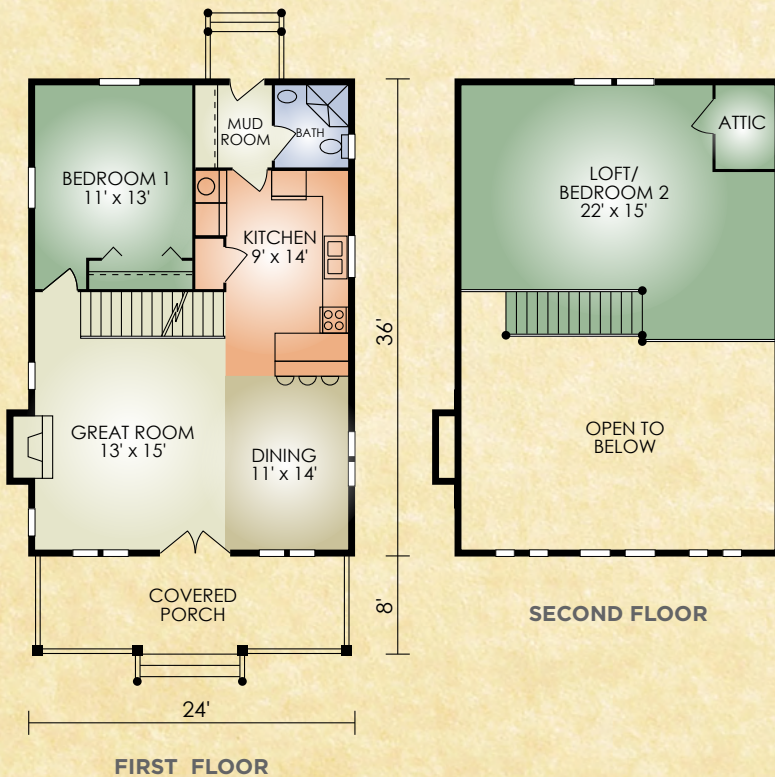

Black Fork

1,095 sq. ft.
1 BR/1 BA

The Black Fork is the perfect getaway for the weekend or vacation. The extensive glass entry offers an unobstructed view of the lake or landscape – either from inside or outside on the covered front porch. This very popular cabin features the impressive open-concept great room with exposed timbers and fireplace, first-floor laundry area, convenient mud room, bath and generous size loft. For an upfront and personal view, come visit this model.

A full set of blueprints of this plan is available. Photo and floor plans may differ slightly from actual blueprints.

HOCHSTETLER
LOG HOMES DONE RIGHT

552 St. Rt. 95, Loudonville, Ohio
800.368.1015