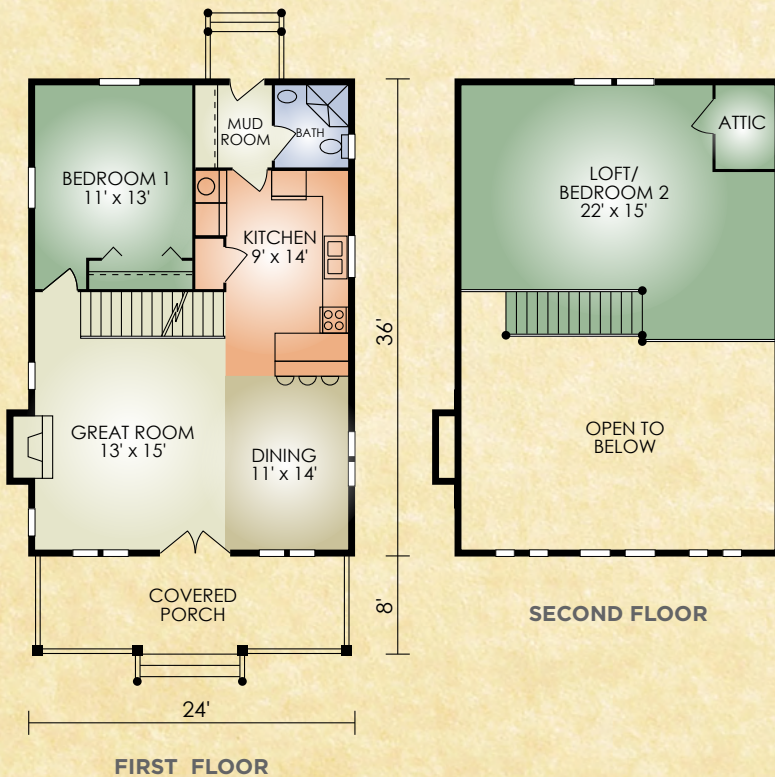

# Black Fork

1,095 sq. ft.  
1 BR/1 BA

The Black Fork is the perfect getaway for the weekend or vacation. The extensive glass entry offers an unobstructed view of the lake or landscape – either from inside or outside on the covered front porch. This very popular cabin features the impressive open-concept great room with exposed timbers and fireplace, first-floor laundry area, convenient mud room, bath and generous size loft. For an upfront and personal view, come visit this model.

*A full set of blueprints of this plan is available. Photo and floor plans may differ slightly from actual blueprints.*

**HOCHSTETLER**  
LOG HOMES DONE RIGHT

552 St. Rt. 95, Loudonville, Ohio  
800.368.1015