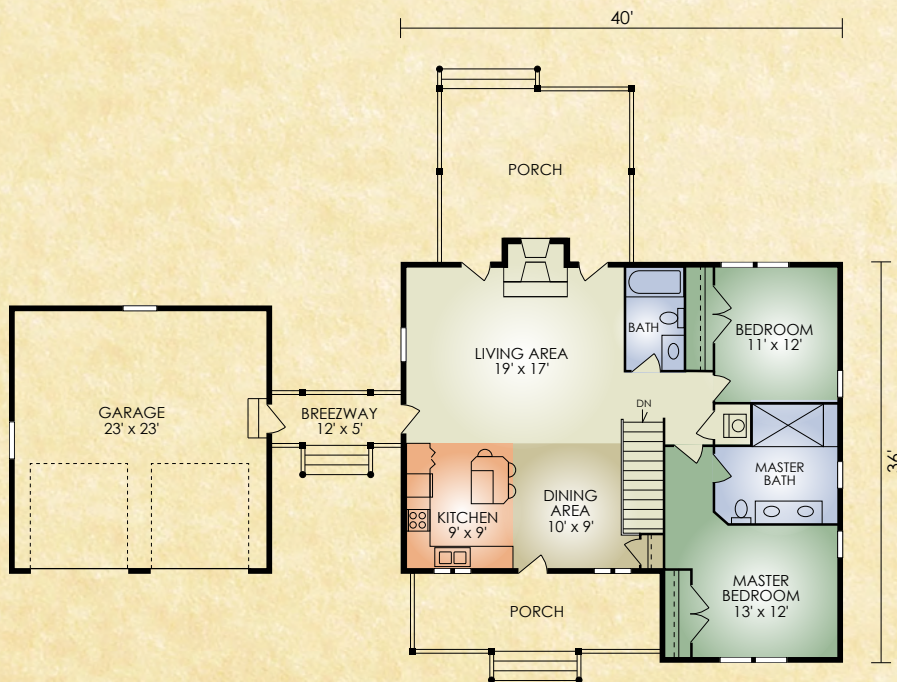

Cuyahoga

1,248 sq. ft.
2 BR / 2 BA

The Cuyahoga is a 2 bedroom, 2 bath ranch with the ambiance that has made log home living so comfortable and relaxing. The open - concept great room has the stone fireplace and timbered ceiling that makes the spacious room so impressive. The kitchen features an island with serving counter and built-in pantry. The master bedroom has a sizable bath with walk-in shower and double sink vanity. The second bedroom also has an adjoining full bath. A 2 car garage and open breezeway complete this plan. The timbered gables, outside fireplace, custom windows and multiple roof lines make this home unique and stunning.

A full set of blueprints of this plan is available. Photo and floor plans may differ slightly from actual blueprints.

HOCHSTETLER

LOG HOMES DONE RIGHT

552 St. Rt. 95, Loudonville, Ohio
800.368.1015