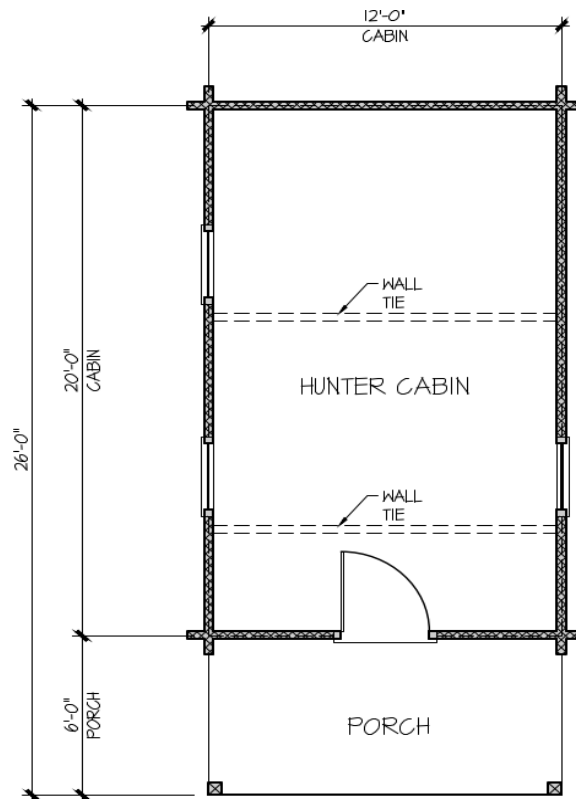

School Benefit Cabin Auction 2024

12'X20' with 6'X12' Porch

Delivery: Free delivery up to 50 miles – approximately $8.00/mile for each additional mile. Includes the Ohio permit fee; other states may have additional permit fee.

Terms: Payment in full due at close of auction by cash, check or credit card. 5% Buyer's premium applies, waived with cash or check payment. Cabin must be delivered within 60 days. Storage and transportation fees will apply thereafter.