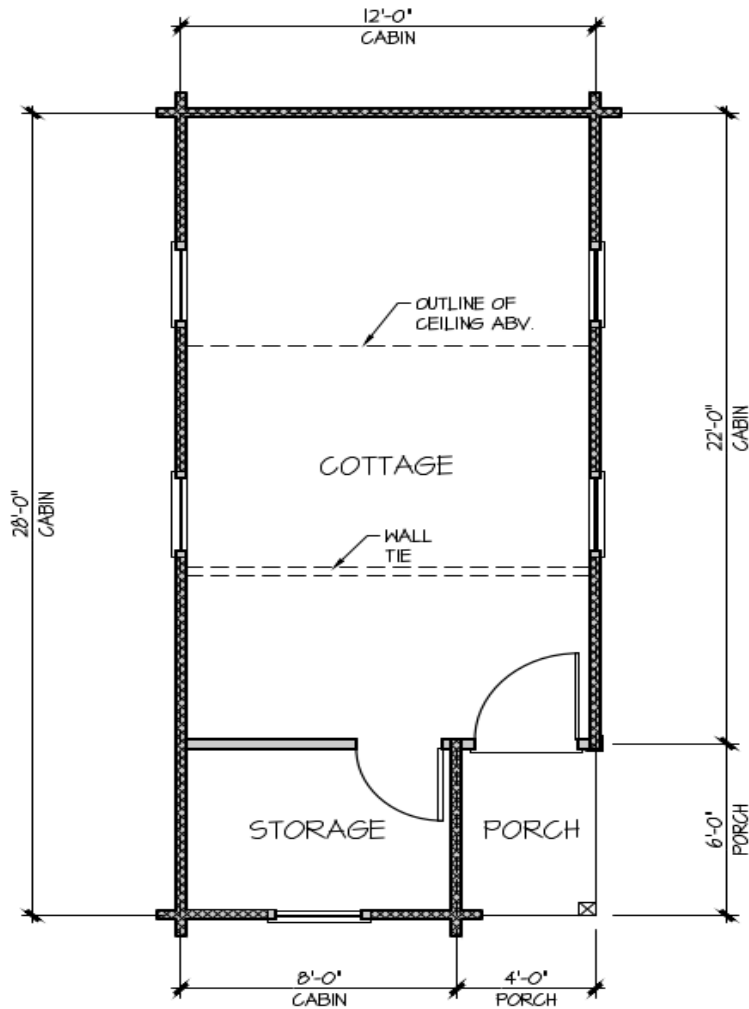

*Actual cabin may vary from photo, plan and specs.

Cabin Auction 2024

12'X20' with 6'X12' Porch

Perfect getaway, guest, hunting/fishing cabin, or Airbnb investment!

- 8x6 D Logs – Eastern White Pine – Kiln Dried
- **Douglas Fir** Timber Cathedral Ceiling
- **4" Insulation in Roof – R20**
- **Andersen 400 Series** Thermally insulated windows
- **Therma-Tru** Insulated Door
- Interior stained
- 8'x12' Loft
- **McElroy** Metal Roof
- Pine Exterior and Interior Trim
- Treated 6x Runners
- 2x6 T&G Floor decking
- Exterior ProLuxe Exterior Stain
- Treated Exterior 2x8 Deck

*Actual cabin may vary from photo, plan and specs.

Cabin Auction 2024

12'X 28' with 4'X6' Porch

Perfect getaway, guest, hunting/fishing cabin, or Airbnb investment!

- **8x6 room**
 - **2 - Lofts**
 - **4x6 D Logs – Eastern White Pine – Kiln Dried**
 - **White Pine Timber Cathedral Ceiling**
 - **4” Insulation in Roof – R20**
 - **Silveline insulated windows**
 - **Therma-Tru Insulated Door w/grills**
 - **McElroy Metal Roof**
 - **Pine Exterior and Interior Trim**
 - **Treated 6x Runners**
 - **2x6 T&G Floor decking**
 - **Exterior ProLuxe Exterior Stain**
 - **Interior stained**
- **Note: No Fixtures/Appliances/Furniture or Railing Included**

Consigned by Noble Cabins & Creations call 567-217-1402 with questions

Approximate retail value \$32,000. No tax at auction!

Please see other side for additional information -->

Cabin Auction 2024

12'X 28' with 4'X6' Porch