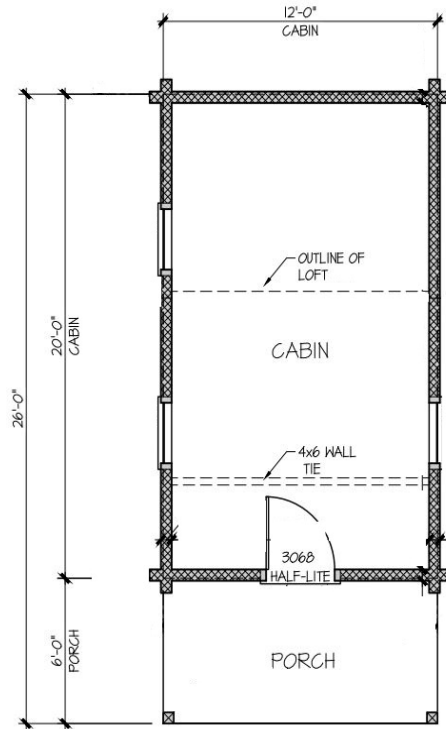

Cabin Auction 2023

12'X20' with 6'X12' Porch

Delivery: Free delivery up to 50 miles – approximately $8.00/mile for each additional mile. Includes the Ohio permit fee; other states may have additional permit fee.

Terms: Payment in full due at close of auction by cash, check or credit card. 5% Buyer's premium applies, waived with cash or check payment. Cabin must be delivered within 60 days. Storage and transportation fees will apply thereafter.