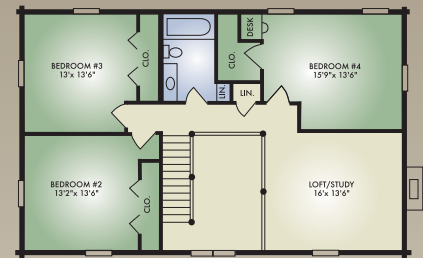

A full set of blueprints of this plan is available. Artist's renderings and floor plans may differ slightly from actual blueprints.

Hochstetler Milling, Ltd.
552 St. Rt. 95, Loudonville, OH 44842
419-368-0004 or 800-368-1015