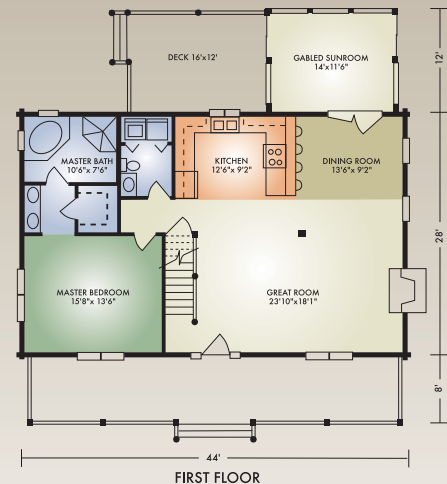

2472 sq. ft.

4 Bedrooms / 2-1/2 Baths

The Newbury is a truly Appalachian style home which harkens back to a time in our nation's history when a log home was a safe and secure shelter against the elements, as well as the host for family meals, tales around the fireplace and finally, a well-deserved night's sleep.

The first floor is similar to our popular model, the McKay, while the second floor includes three bedrooms instead of two.

It still features the exposed timber ceilings, open-concept great room with fireplace, master bedroom with walk-in closet and master bath, and inviting gabled sunroom.

Outside, large square logs with dovetail joints and the full-length front porch reflect its proud American heritage.

A full set of blueprints of this plan is available. Artist's renderings and floor plans may differ slightly from actual blueprints.