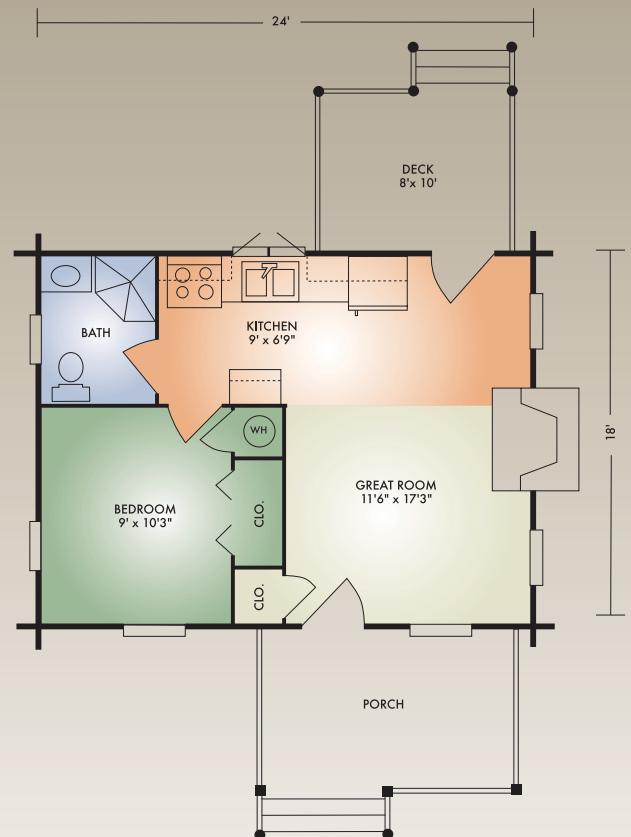

432 sq. ft.

1 Bedroom / 1 Bath

The Vacationer is perfect as a rental cabin for investors or couples desiring an inexpensive getaway or vacation home. It features the inviting front porch and rear deck for those quiet evenings outdoors. Inside, the great room is the gathering place for chats around the fireplace, especially during those cool evenings. The open-concept makes this cozy little cabin appear larger than it really is. The 1 x 6 tongue-and-groove ceilings throughout give this a true cabin look. So if you didn't think you could afford that little cabin in the woods or on the lake, you need to check out this little gem.

A full set of blueprints of this plan is available. Artist's renderings and floor plans may differ slightly from actual blueprints.

Hochstetler Milling, Ltd.  
 552 St. Rt. 95, Loudonville, OH 44842  
 419-368-0004 or 800-368-1015